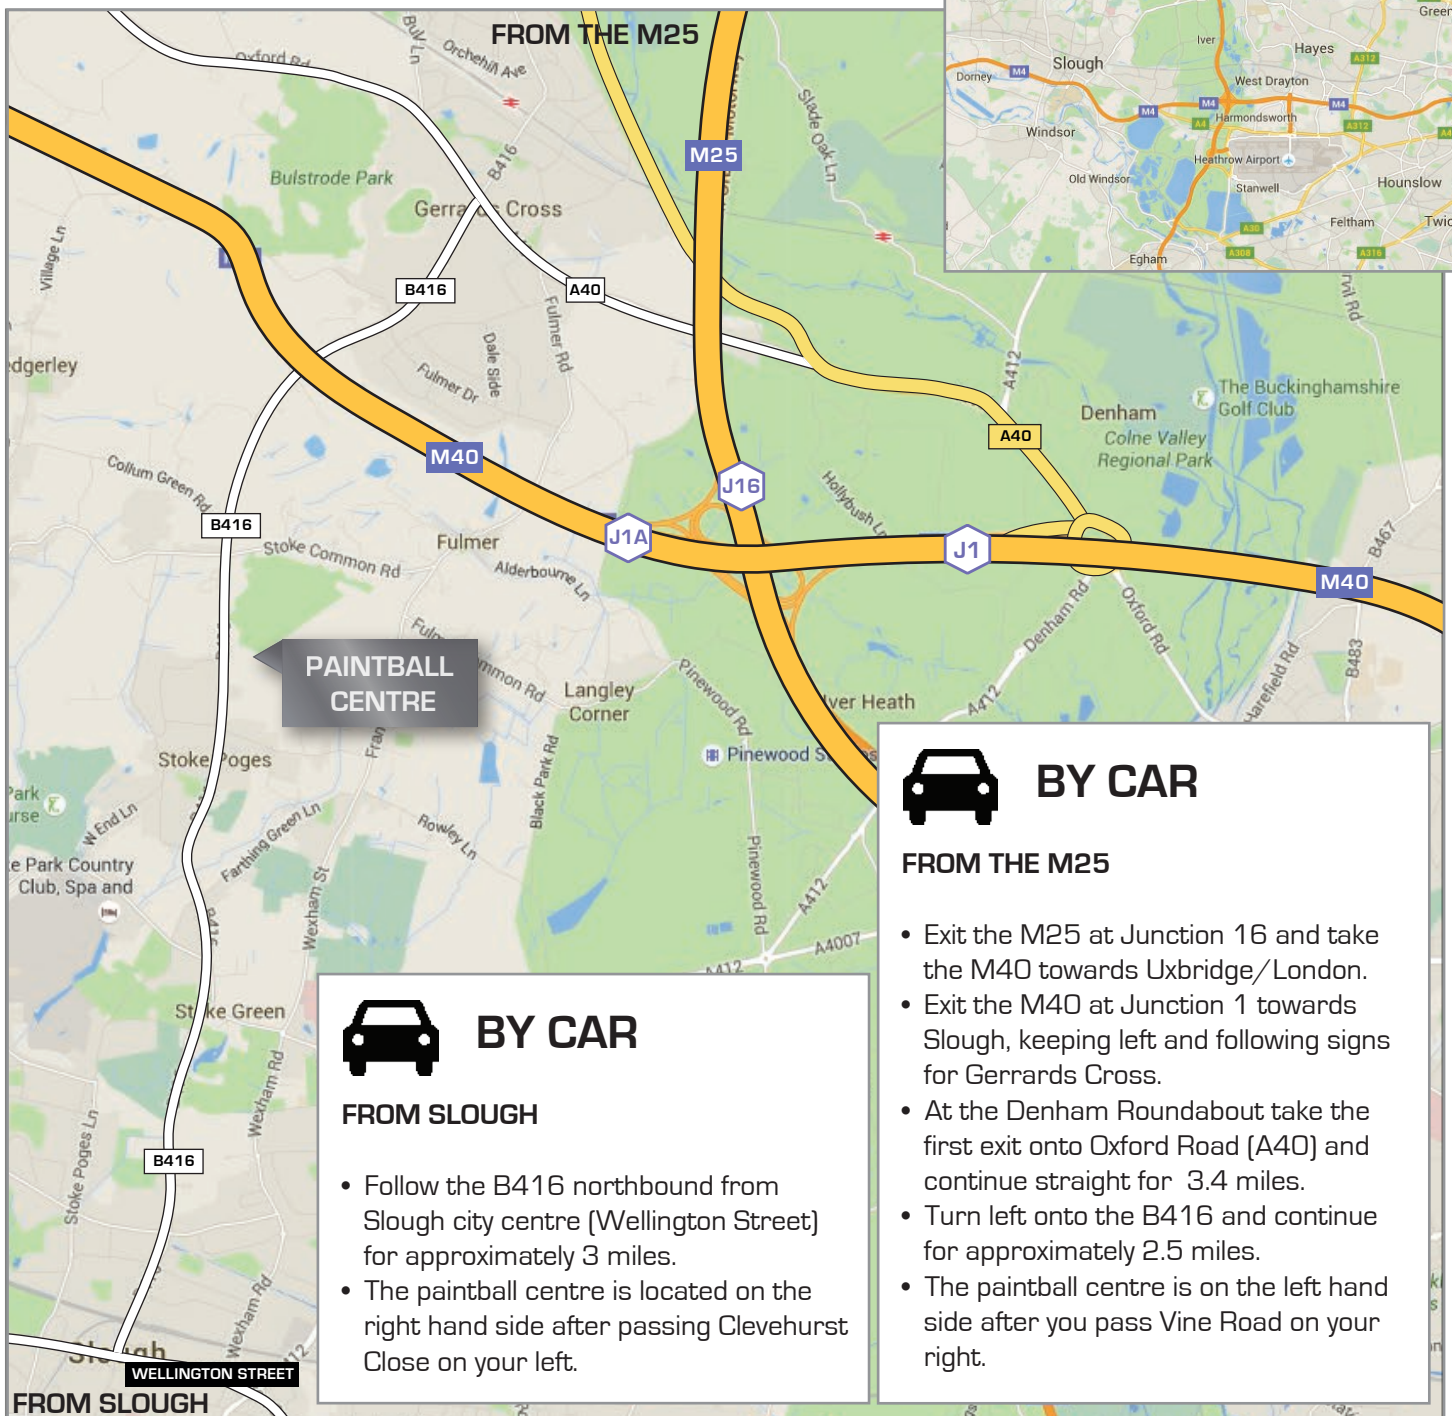

GERRARDS CROSS PAINTBALL CENTRE

GERRARDS CROSS ROAD, SLOUGH, BUCKINGHAMSHIRE, SL2 4EU

GPS Coordinates: 51.553407, 0.584488

IMPORTANT INFORMATION

- All paintball centres are located in woodlands. Woodlands do not always have specific postcodes.
- Please don't rely 100% on the postcode alone.
- GPS coordinates can be used to find the exact location of the paintball centre.
- Please car pool where possible as parking on-site is limited.

BY CAR

FROM SLOUGH

- Follow the B416 northbound from Slough city centre (Wellington Street) for approximately 3 miles.
- The paintball centre is located on the right hand side after passing Clevehurst Close on your left.

BY CAR

FROM THE M25

- Exit the M25 at Junction 16 and take the M40 towards Uxbridge/London.
- Exit the M40 at Junction 1 towards Slough, keeping left and following signs for Gerrards Cross.
- At the Denham Roundabout take the first exit onto Oxford Road (A40) and continue straight for 3.4 miles.
- Turn left onto the B416 and continue for approximately 2.5 miles.
- The paintball centre is on the left hand side after you pass Vine Road on your right.