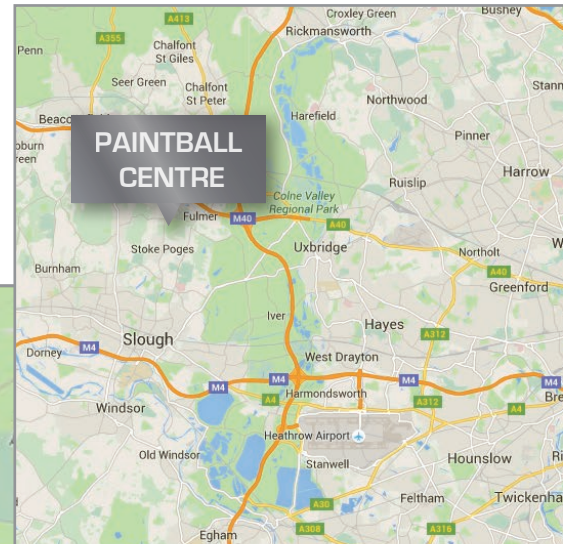

GERRARDS CROSS PAINTBALL CENTRE

GERRARDS CROSS ROAD, SLOUGH, BUCKINGHAMSHIRE, SL2 4EU

GPS Coordinates: 51.553407, 0.584488

IMPORTANT INFORMATION

- All paintball centres are located in woodlands. Woodlands do not always have specific postcodes.
- Please don't rely 100% on the postcode alone.
- GPS coordinates can be used to find the exact location of the paintball centre.
- Please car pool where possible as parking on-site is limited.

BY CAR

FROM SLOUGH

- Follow the B416 northbound from Slough city centre (Wellington Street) for approximately 3 miles.
- The paintball centre is located on the right hand side after passing Clevehurst Close on your left.

BY CAR

FROM THE M25

- Exit the M25 at Junction 16 and take the M40 towards Uxbridge/London.
- Exit the M40 at Junction 1 towards Slough, keeping left and following signs for Gerrards Cross.
- At the Denham Roundabout take the first exit onto Oxford Road (A40) and continue straight for 3.4 miles.
- Turn left onto the B416 and continue for approximately 2.5 miles.
- The paintball centre is on the left hand side after you pass Vine Road on your right.