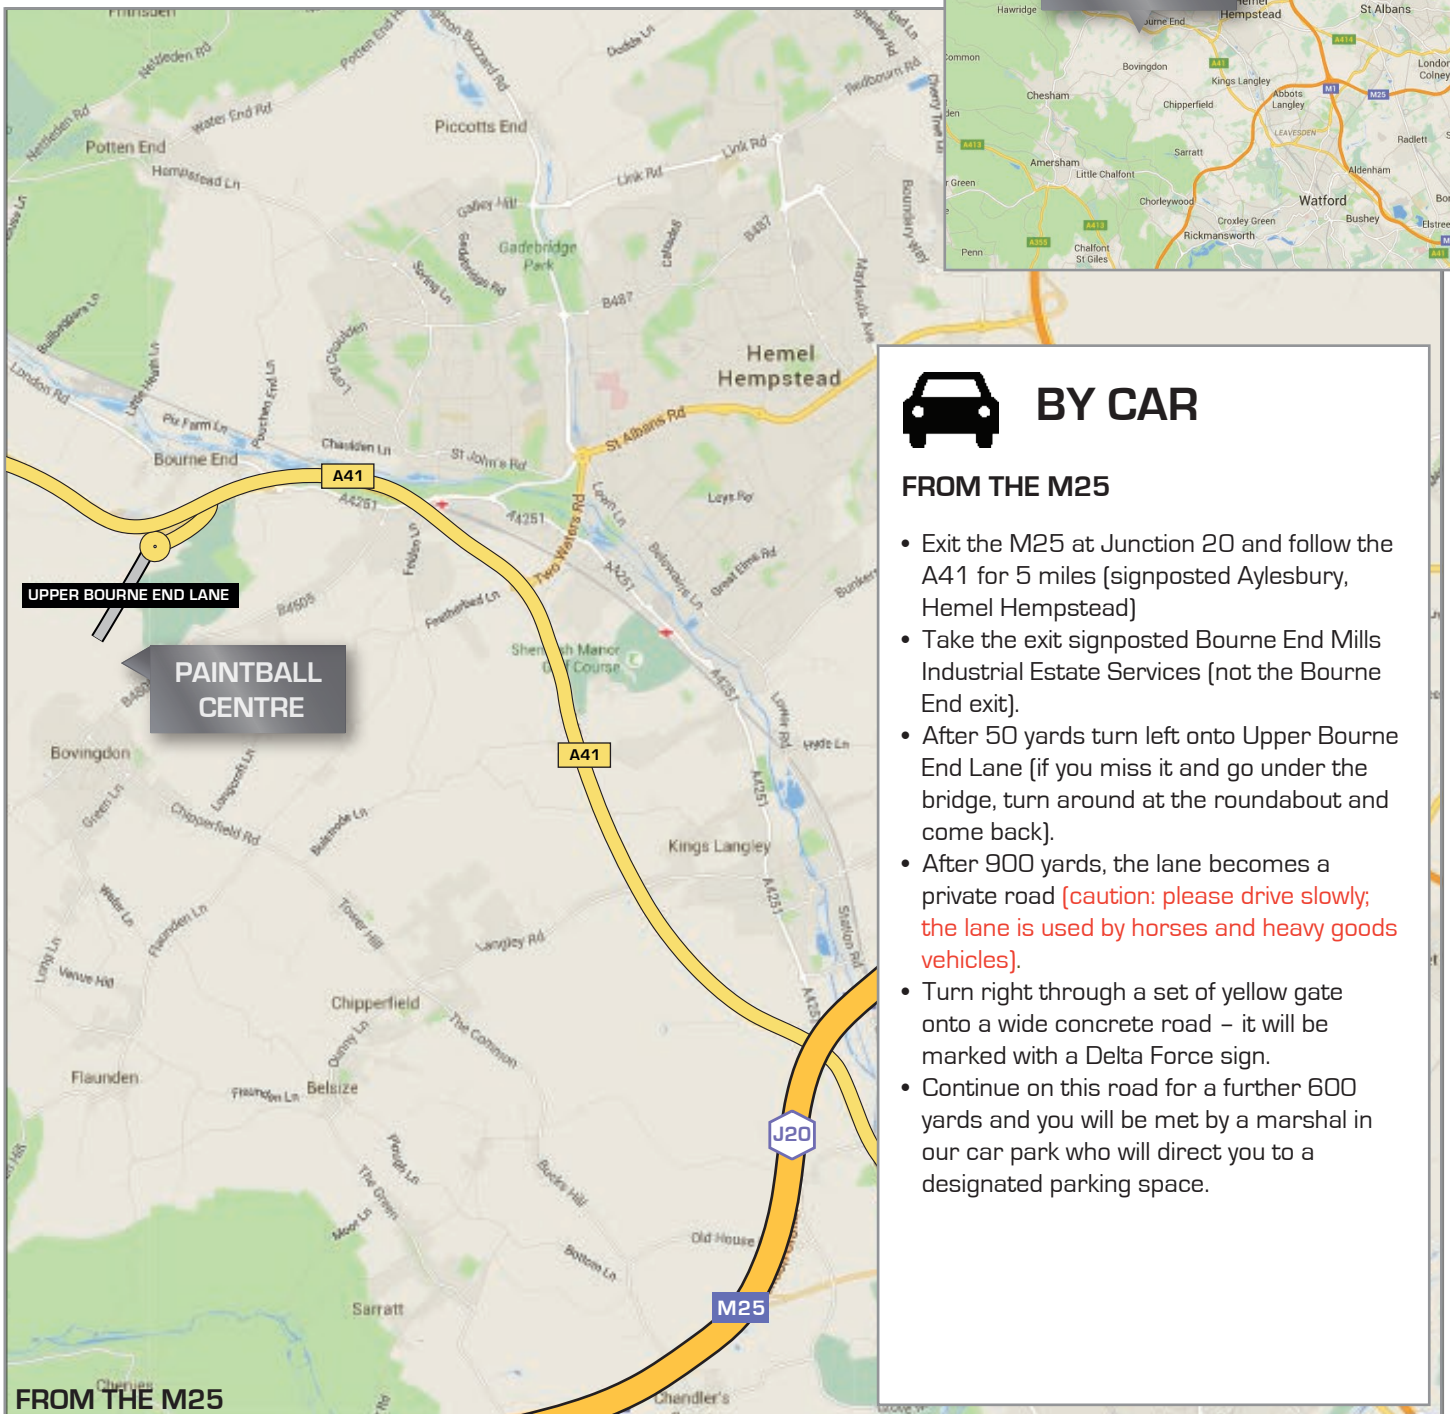

HEMEL HEMPSTEAD PAINTBALL CENTRE

UPPER BOURNE END LANE, BOURNE END, HERTFORDSHIRE, HP1 2RR

GPS Coordinates: 51.731963, 0.534055

IMPORTANT INFORMATION

- All paintball centres are located in woodlands. Woodlands do not always have specific postcodes.
- Please don't rely 100% on the postcode alone.
- GPS coordinates can be used to find the exact location of the paintball centre.
- Please car pool where possible as parking on-site is limited.

BY CAR

FROM THE M25

- Exit the M25 at Junction 20 and follow the A41 for 5 miles (signposted Aylesbury, Hemel Hempstead)
- Take the exit signposted Bourne End Mills Industrial Estate Services (not the Bourne End exit).
- After 50 yards turn left onto Upper Bourne End Lane (if you miss it and go under the bridge, turn around at the roundabout and come back).
- After 900 yards, the lane becomes a private road [caution: please drive slowly; the lane is used by horses and heavy goods vehicles].
- Turn right through a set of yellow gate onto a wide concrete road – it will be marked with a Delta Force sign.
- Continue on this road for a further 600 yards and you will be met by a marshal in our car park who will direct you to a designated parking space.