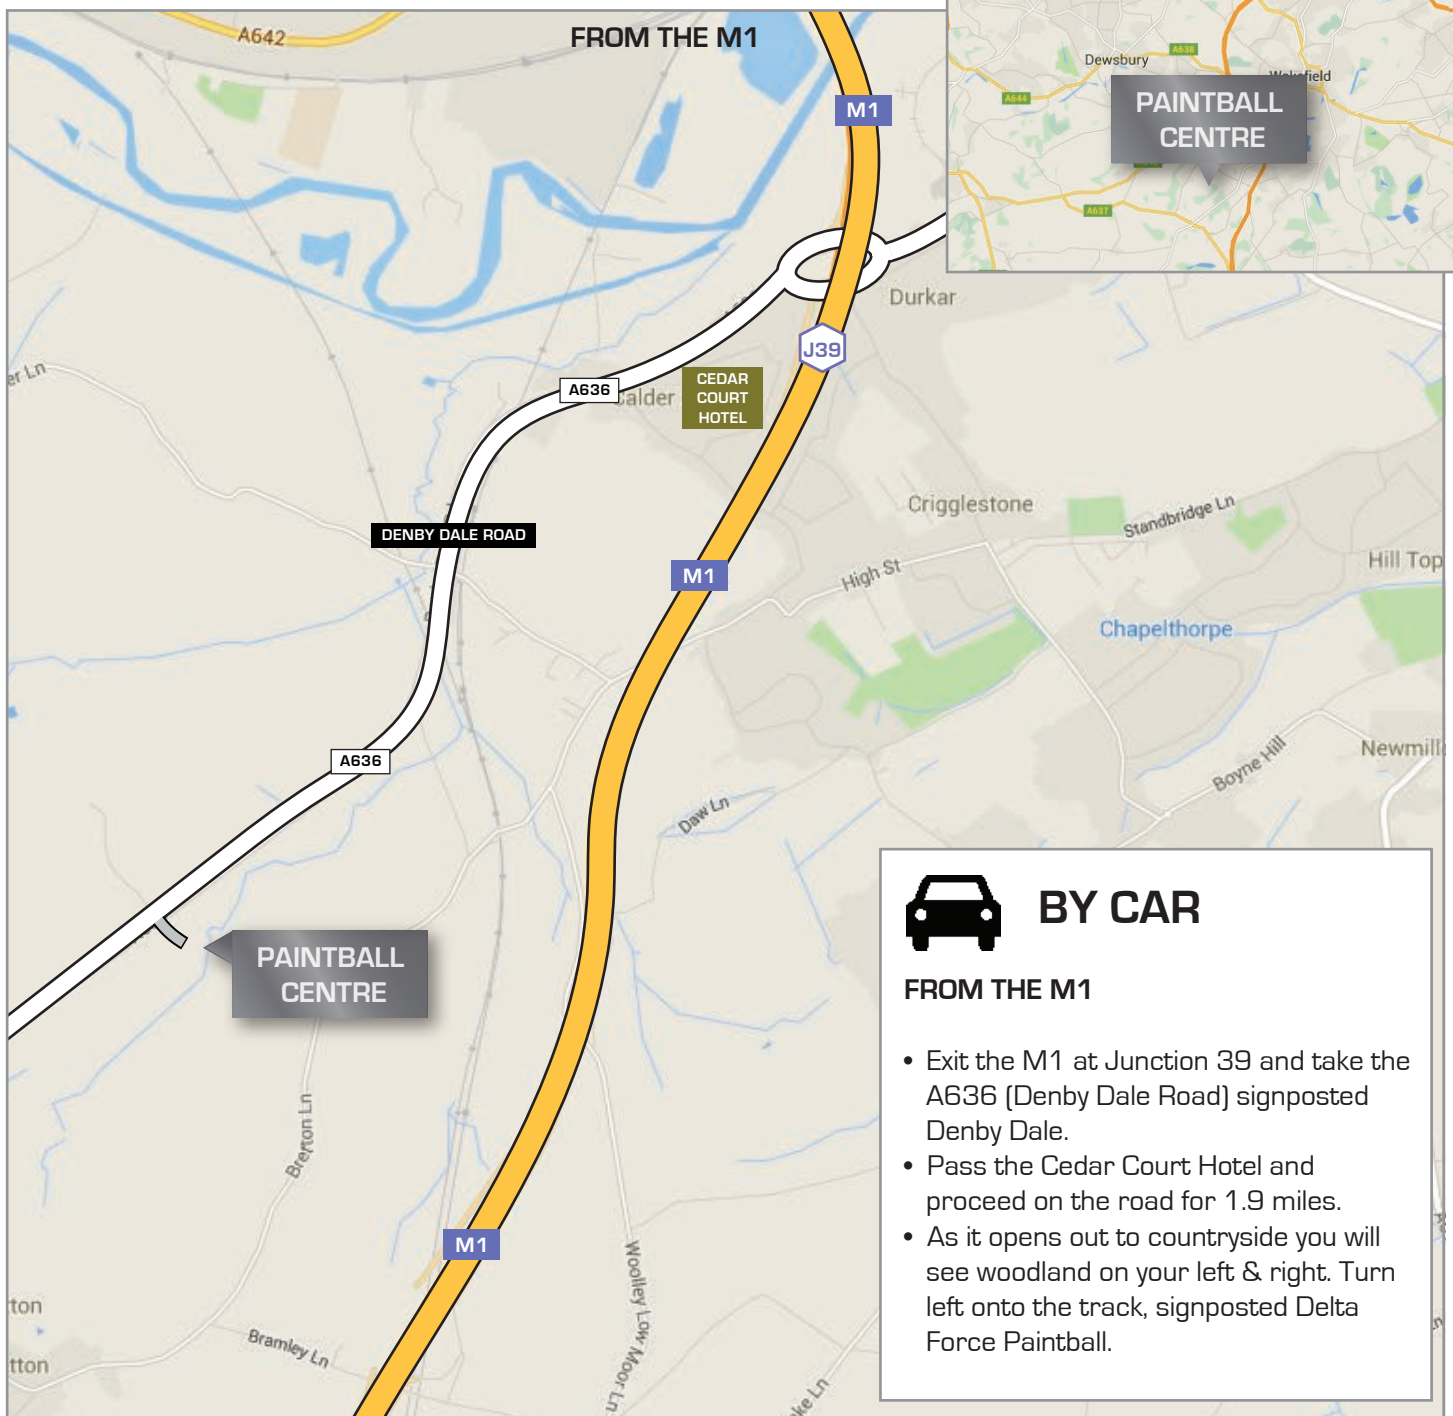

# WAKEFIELD PAINTBALL CENTRE

DENBY DALE ROAD, NEAR WAKEFIELD, SOUTH LEEDS, WF4 4JN

GPS Coordinates: 53.632709, -1.560032

## IMPORTANT INFORMATION

- All paintball centres are located in woodlands. Woodlands do not always have specific postcodes.
- Please don't rely 100% on the postcode alone.
- GPS coordinates can be used to find the exact location of the paintball centre.
- Please car pool where possible as parking on-site is limited.

## BY CAR

### FROM THE M1

- Exit the M1 at Junction 39 and take the A636 (Denby Dale Road) signposted Denby Dale.
- Pass the Cedar Court Hotel and proceed on the road for 1.9 miles.
- As it opens out to countryside you will see woodland on your left & right. Turn left onto the track, signposted Delta Force Paintball.