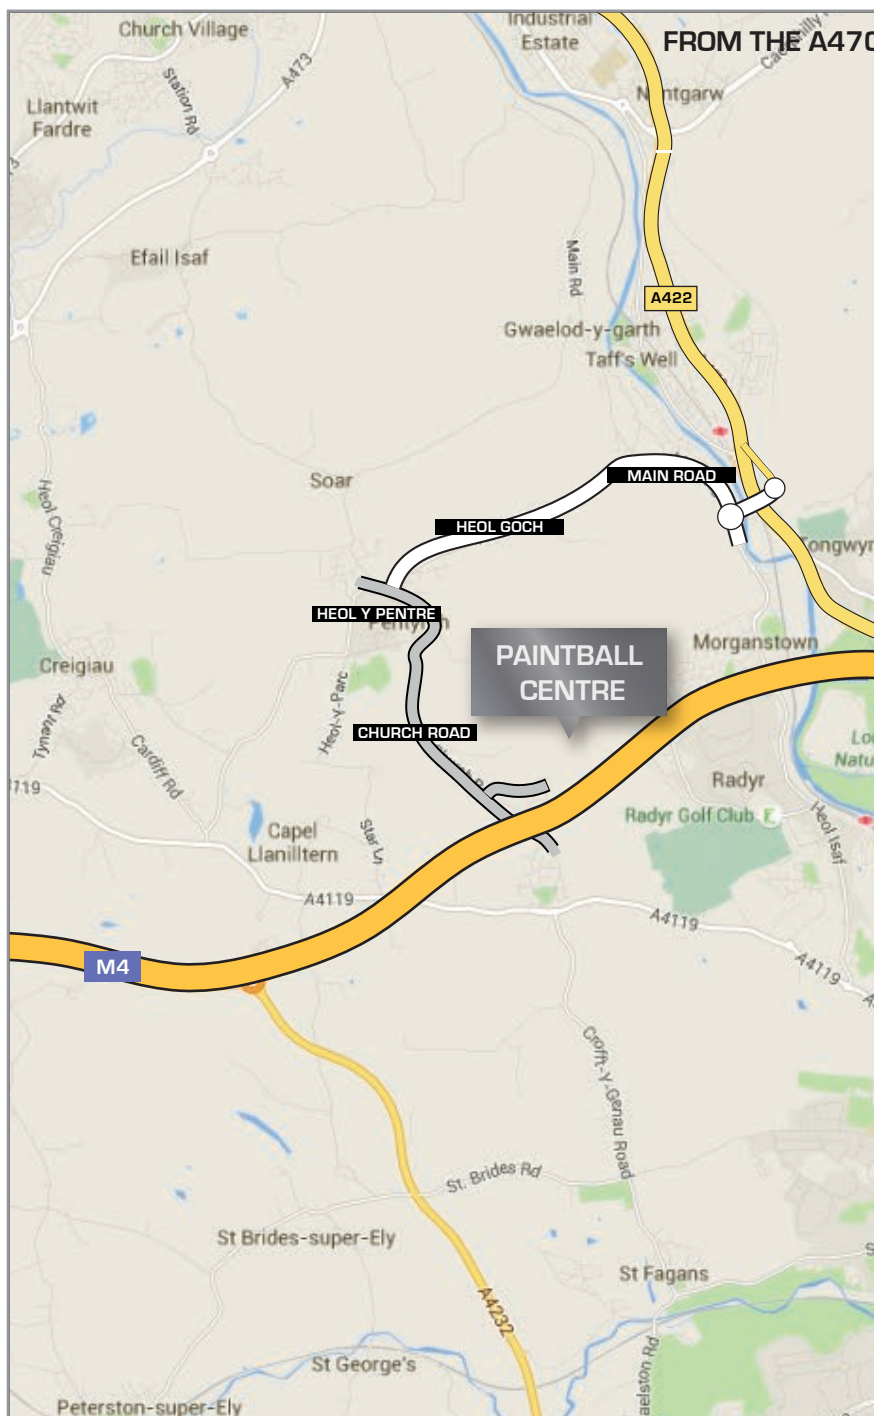

CARDIFF PAINTBALL CENTRE

TYLA-MORRIS FARM, PENTYRCH, CARDIFF, CF15 9QN

GPS Coordinates: 51.517713, -3.280515

IMPORTANT INFORMATION

- All paintball centres are located in woodlands. Woodlands do not always have specific postcodes.
- Please don't rely 100% on the postcode alone.
- GPS coordinates can be used to find the exact location of the paintball centre.
- Please car pool where possible as parking on-site is limited.

BY CAR

FROM THE A470

- Exit the A470 at the junction towards Tongwynlais (A4054) and Radyr (B4262).
- At the roundabout take the second exit towards Radyr (B4262)
- At the second roundabout take the third exit onto Main Road and continue straight onto Heol Goch for 1.8 miles.
- You will pass the Lewis Arms pub on your right hand side. At the T intersection turn left onto Heol Y Pentre.
- Continue onto Church Road for 1.1 miles (this is a narrow windy road, please take care).
- After 1 mile you will pass a sign directing you to carry on to the paintball centre. You will also see a sign saying "Paintball No Access", do not use this track.
- Continue pass the signs for 0.1 miles and turn left onto a narrow track there are signs for Tyla Morris Farm and the paintball centre.
- Continue on this track for approximately 300 yards until you reach the car park on the right hand side.