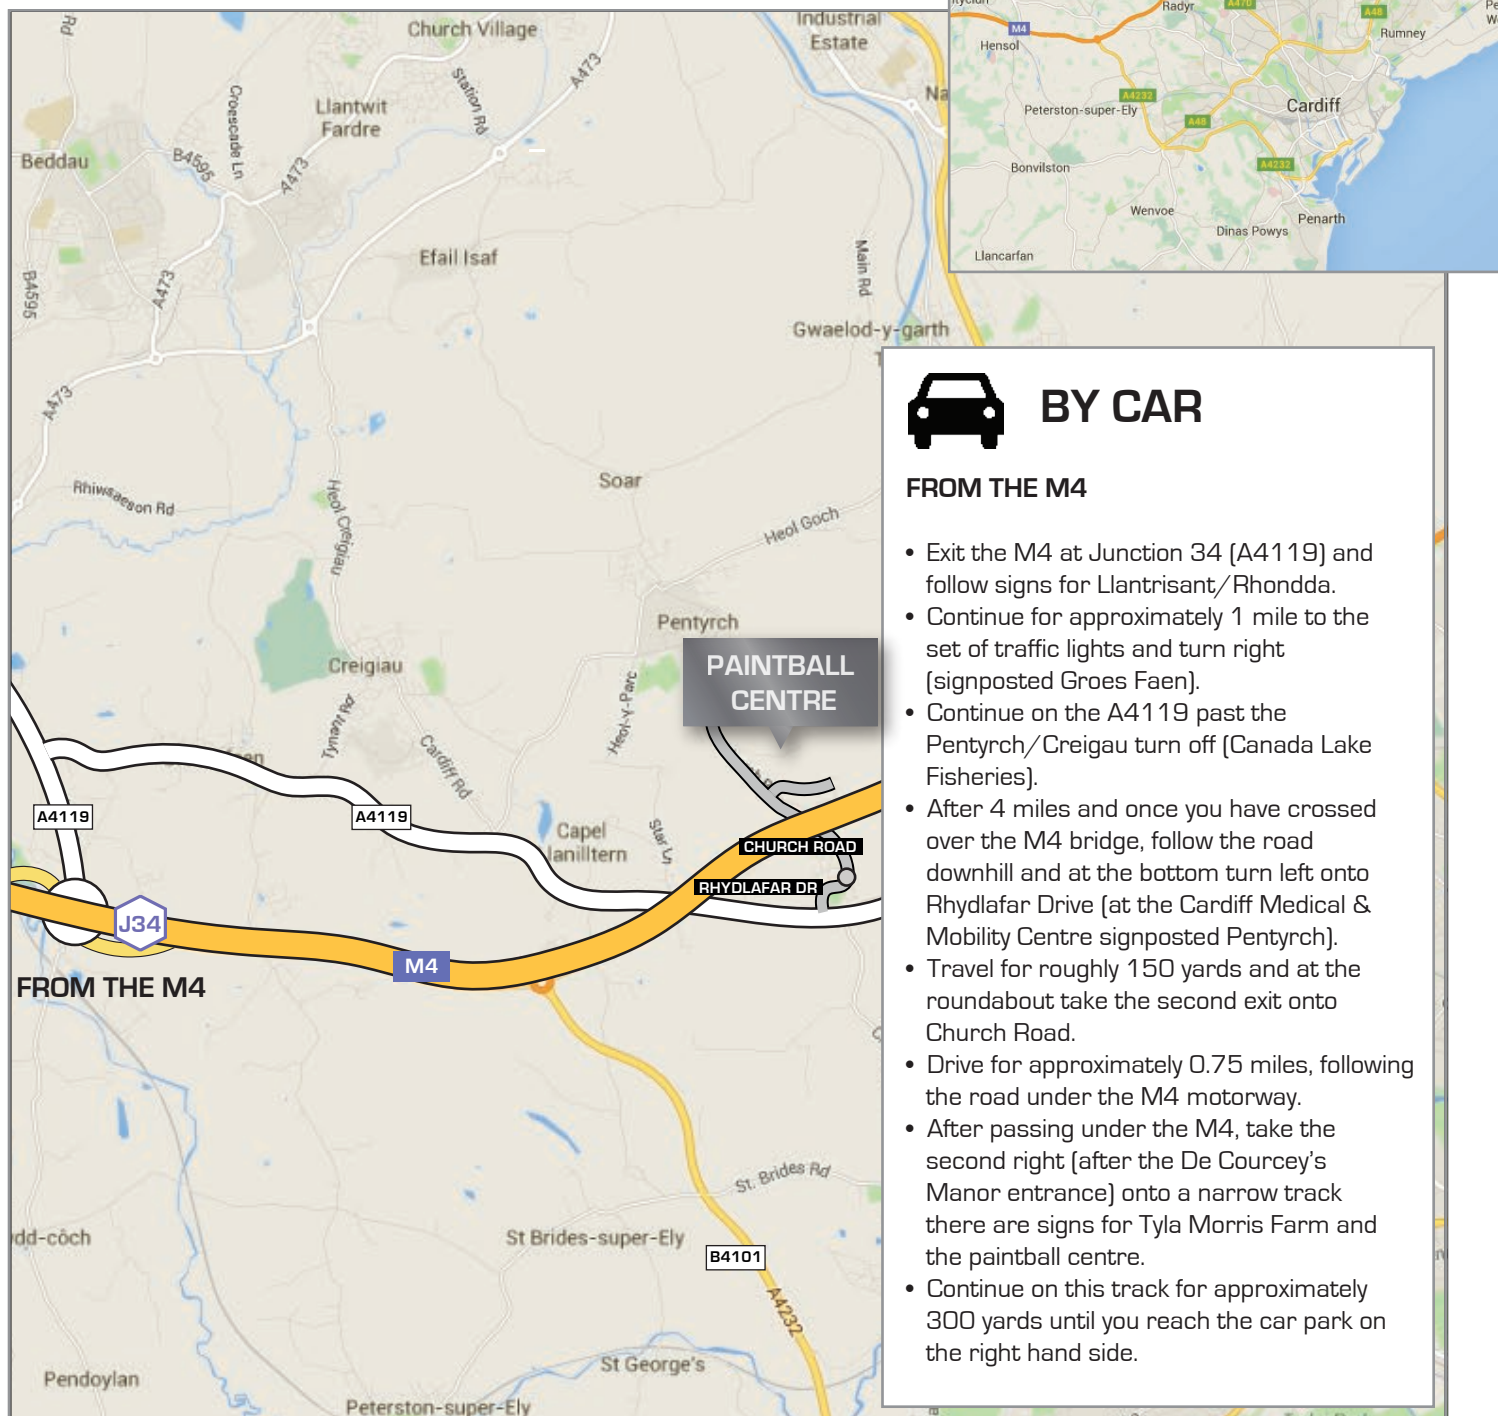

CARDIFF PAINTBALL CENTRE

TYLA-MORRIS FARM, PENTYRCH, CARDIFF, CF15 9QN

GPS Coordinates: 51.517713, -3.280515

IMPORTANT INFORMATION

- All paintball centres are located in woodlands. Woodlands do not always have specific postcodes.
- Please don't rely 100% on the postcode alone.
- GPS coordinates can be used to find the exact location of the paintball centre.
- Please car pool where possible as parking on-site is limited.

BY CAR

FROM THE A470

- Exit the A470 at the junction towards Tongwynlais (A4054) and Radyr (B4262).
- At the roundabout take the second exit towards Radyr (B4262)
- At the second roundabout take the third exit onto Main Road and continue straight onto Heol Goch for 1.8 miles.
- You will pass the Lewis Arms pub on your right hand side. At the T intersection turn left onto Heol Y Pentre.
- Continue onto Church Road for 1.1 miles (this is a narrow windy road, please take care).
- After 1 mile you will pass a sign directing you to carry on to the paintball centre. You will also see a sign saying "Paintball No Access", do not use this track.
- Continue pass the signs for 0.1 miles and turn left onto a narrow track there are signs for Tyla Morris Farm and the paintball centre.
- Continue on this track for approximately 300 yards until you reach the car park on the right hand side.