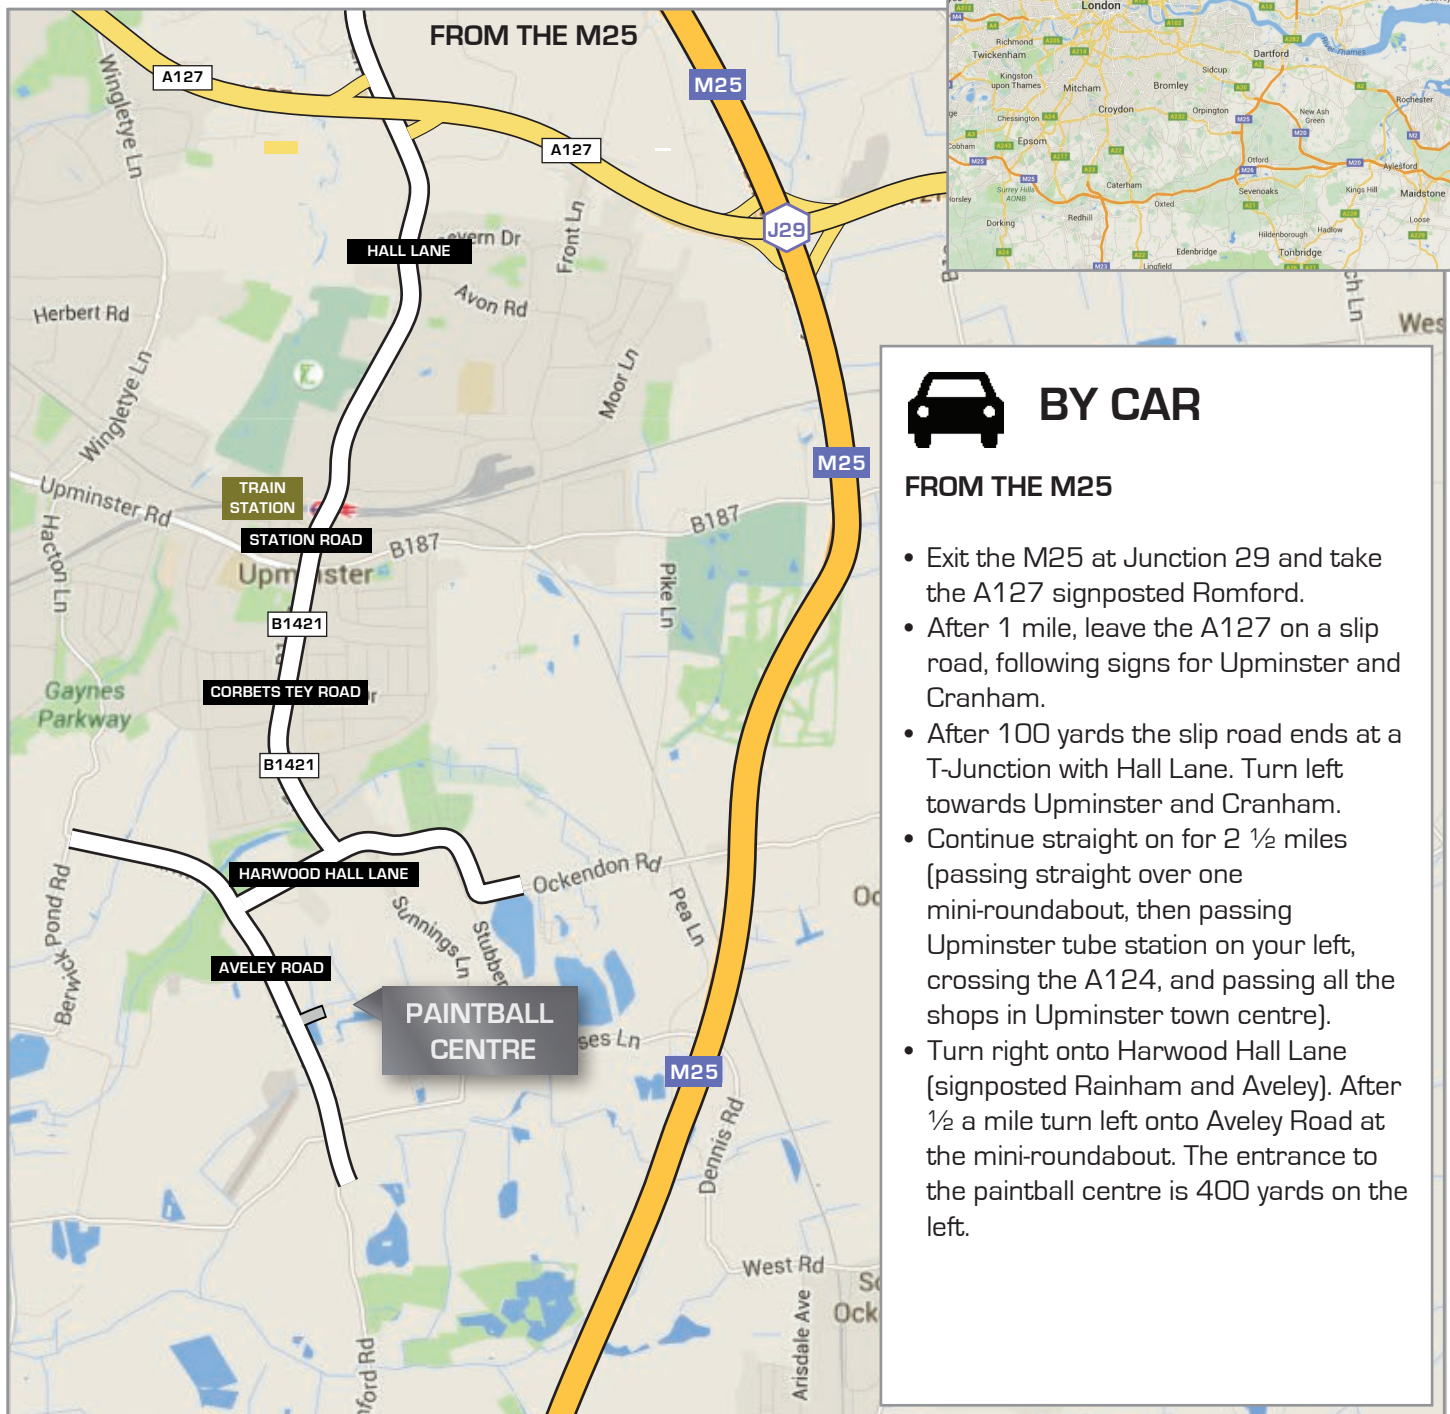

UPMINSTER PAINTBALL CENTRE

AVELEY ROAD, UPMINSTER, RM14 2TN
GPS Coordinates: 51.534367, 0.247487

IMPORTANT INFORMATION

- All paintball centres are located in woodlands. Woodlands do not always have specific postcodes.
- Please don't rely 100% on the postcode alone.
- GPS coordinates can be used to find the exact location of the paintball centre.
- Please car pool where possible as parking on-site is limited.

BY CAR

FROM THE M25

- Exit the M25 at Junction 29 and take the A127 signposted Romford.
- After 1 mile, leave the A127 on a slip road, following signs for Upminster and Cranham.
- After 100 yards the slip road ends at a T-Junction with Hall Lane. Turn left towards Upminster and Cranham.
- Continue straight on for 2 ½ miles (passing straight over one mini-roundabout, then passing Upminster tube station on your left, crossing the A124, and passing all the shops in Upminster town centre).
- Turn right onto Harwood Hall Lane (signposted Rainham and Aveley). After ½ a mile turn left onto Aveley Road at the mini-roundabout. The entrance to the paintball centre is 400 yards on the left.