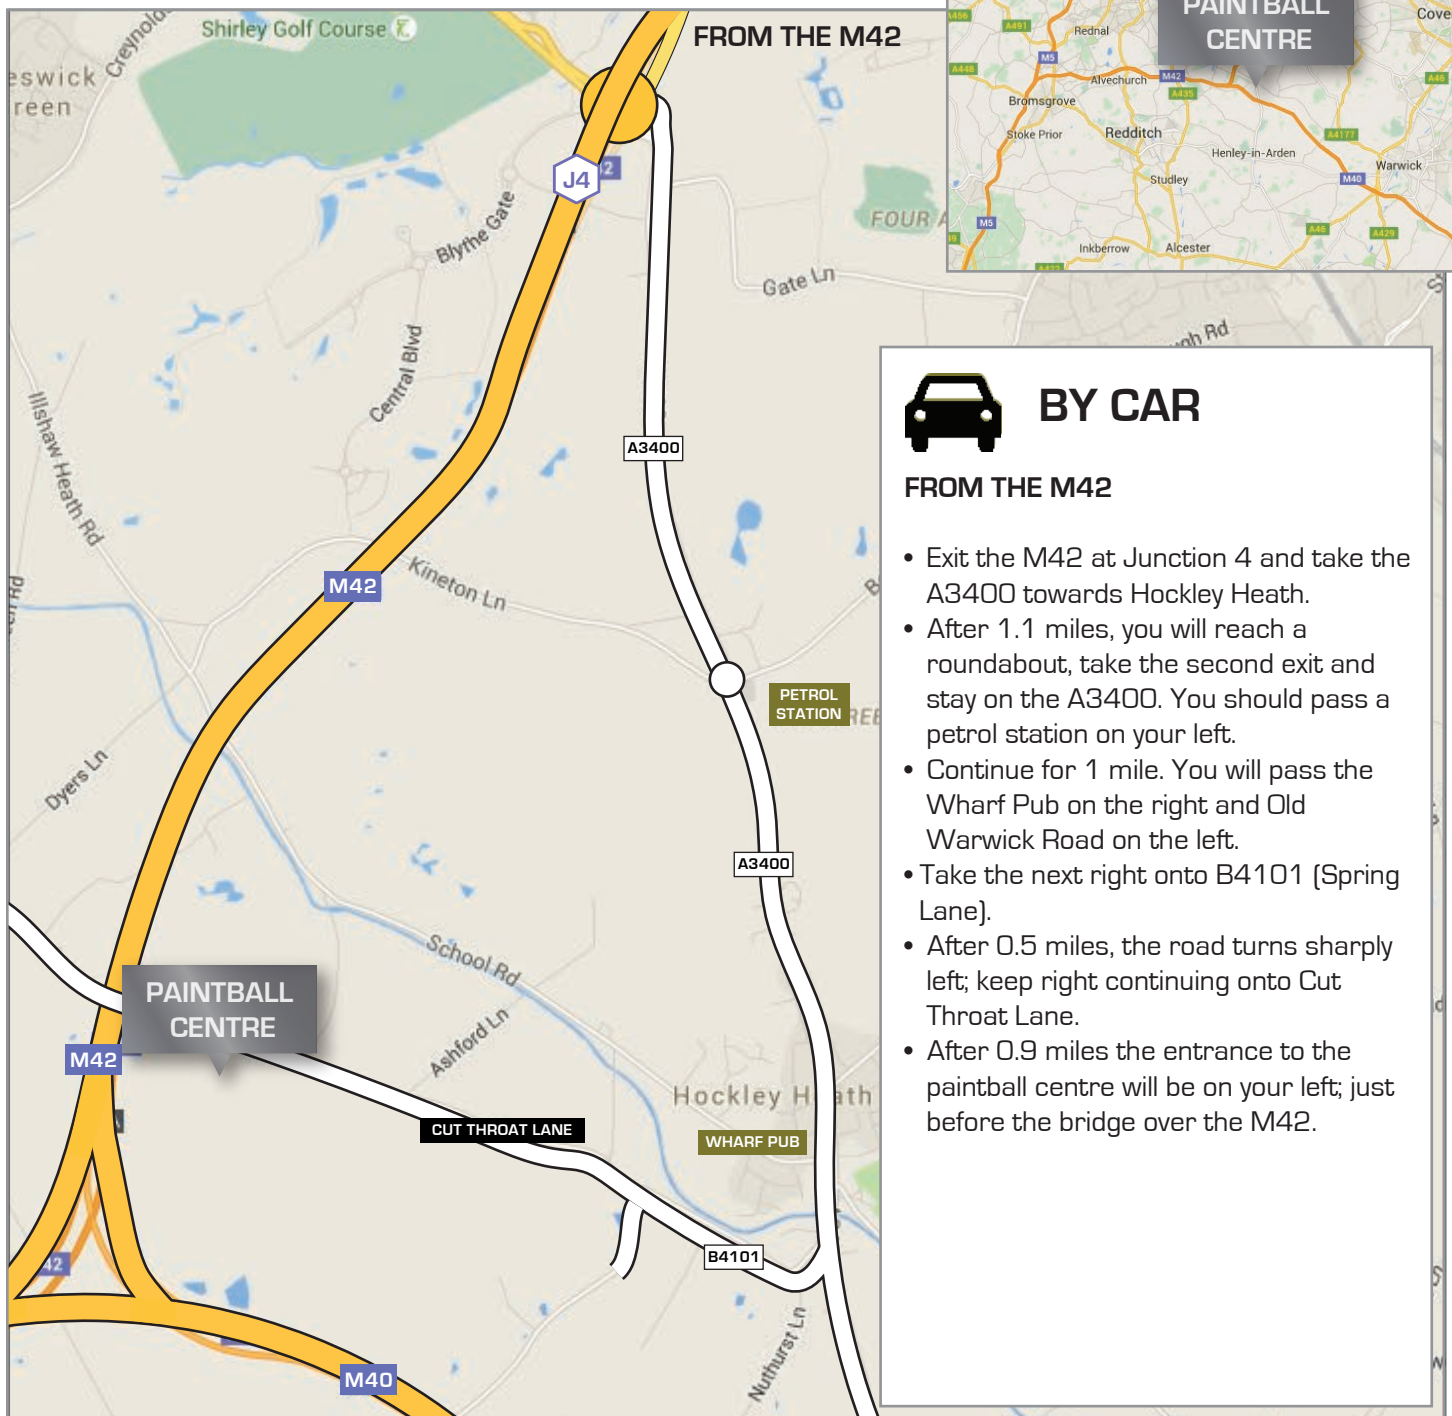

BIRMINGHAM PAINTBALL CENTRE

CUT THROAT LANE, EARLSWOOD, HOCKLEY HEATH, B94 6SE

GPS Coordinates: 52.355587, -1.806084

IMPORTANT INFORMATION

- All paintball centres are located in woodlands. Woodlands do not always have specific postcodes.
- Please don't rely 100% on the postcode alone.
- GPS coordinates can be used to find the exact location of the paintball centre.
- Please car pool where possible as parking on-site is limited.

BY CAR

FROM THE M42

- Exit the M42 at Junction 4 and take the A3400 towards Hockley Heath.
- After 1.1 miles, you will reach a roundabout, take the second exit and stay on the A3400. You should pass a petrol station on your left.
- Continue for 1 mile. You will pass the Wharf Pub on the right and Old Warwick Road on the left.
- Take the next right onto B4101 (Spring Lane).
- After 0.5 miles, the road turns sharply left; keep right continuing onto Cut Throat Lane.
- After 0.9 miles the entrance to the paintball centre will be on your left; just before the bridge over the M42.